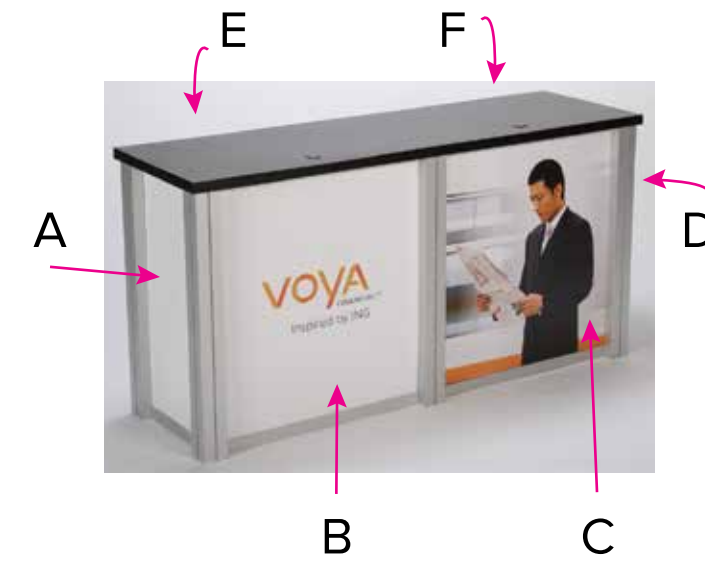

Graphic Template
 Large Counter - 1/4" Sintra
 Dual Front Panel Version

1/4" of graphic perimeter is hidden by extrusion

NOTE: All Raster Art (jpg, tiff,psd, png, etc.) must be at least 100 dpi at print size.

Graphic Template

Large Counter - 1/4" Sintra

Single Front Panel Version

NOTE: All Raster Art (jpg, tiff,psd, png, etc.) must be at least 100 dpi at print size.