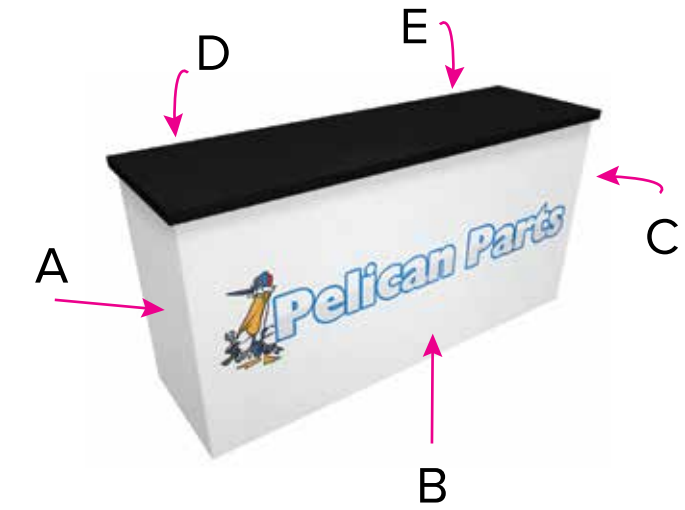

Graphic Template
 Large Counter - 1/4" Sintra
 Dual Front Panel Version

1/4" of graphic perimeter is hidden by extrusion

NOTE: All Raster Art (jpg, tiff,psd, png, etc.) must be at least 100 dpi at print size.

Graphic Template

Large Counter - 1/4" Sintra

Single Front Panel Version

NOTE: All Raster Art (jpg, tiff,psd, png, etc.) must be at least 100 dpi at print size.